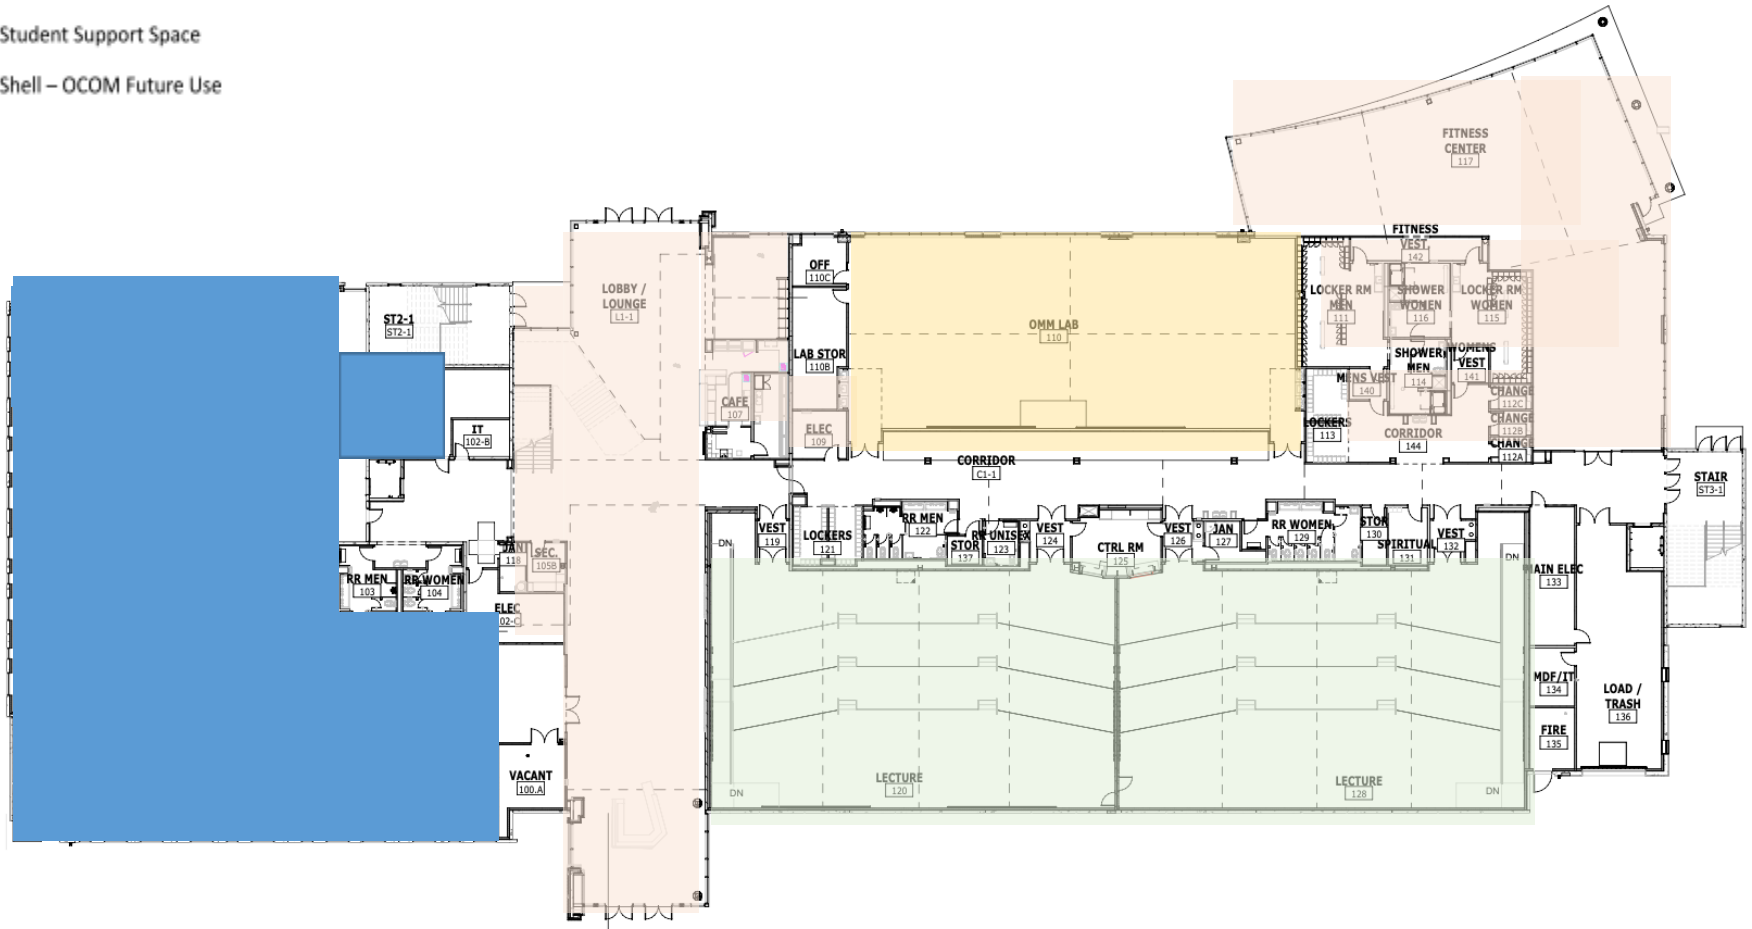

ORLANDO
COLLEGE OF
OSTEOPATHIC
MEDICINE

- OMM / Clinical Training
- Instructional / Study Space
- Student Support Space
- Shell – OCOM Future Use

Floor #1 Floorplan

ORLANDO
COLLEGE OF
OSTEOPATHIC
MEDICINE

- OMM / Clinical Training
- Instructional / Study Space
- Student Support Space With Food Vending, Microwaves, Fridges, and Freezers (In Lounge)

- Shell - OCOM Future Use
- Research

Floor #2 Floorplan

ORLANDO
COLLEGE OF
OSTEOPATHIC
MEDICINE

- Student Support Space
- Faculty / Staff Office Space
- Behavioral Health

Floor #3 Floorplan